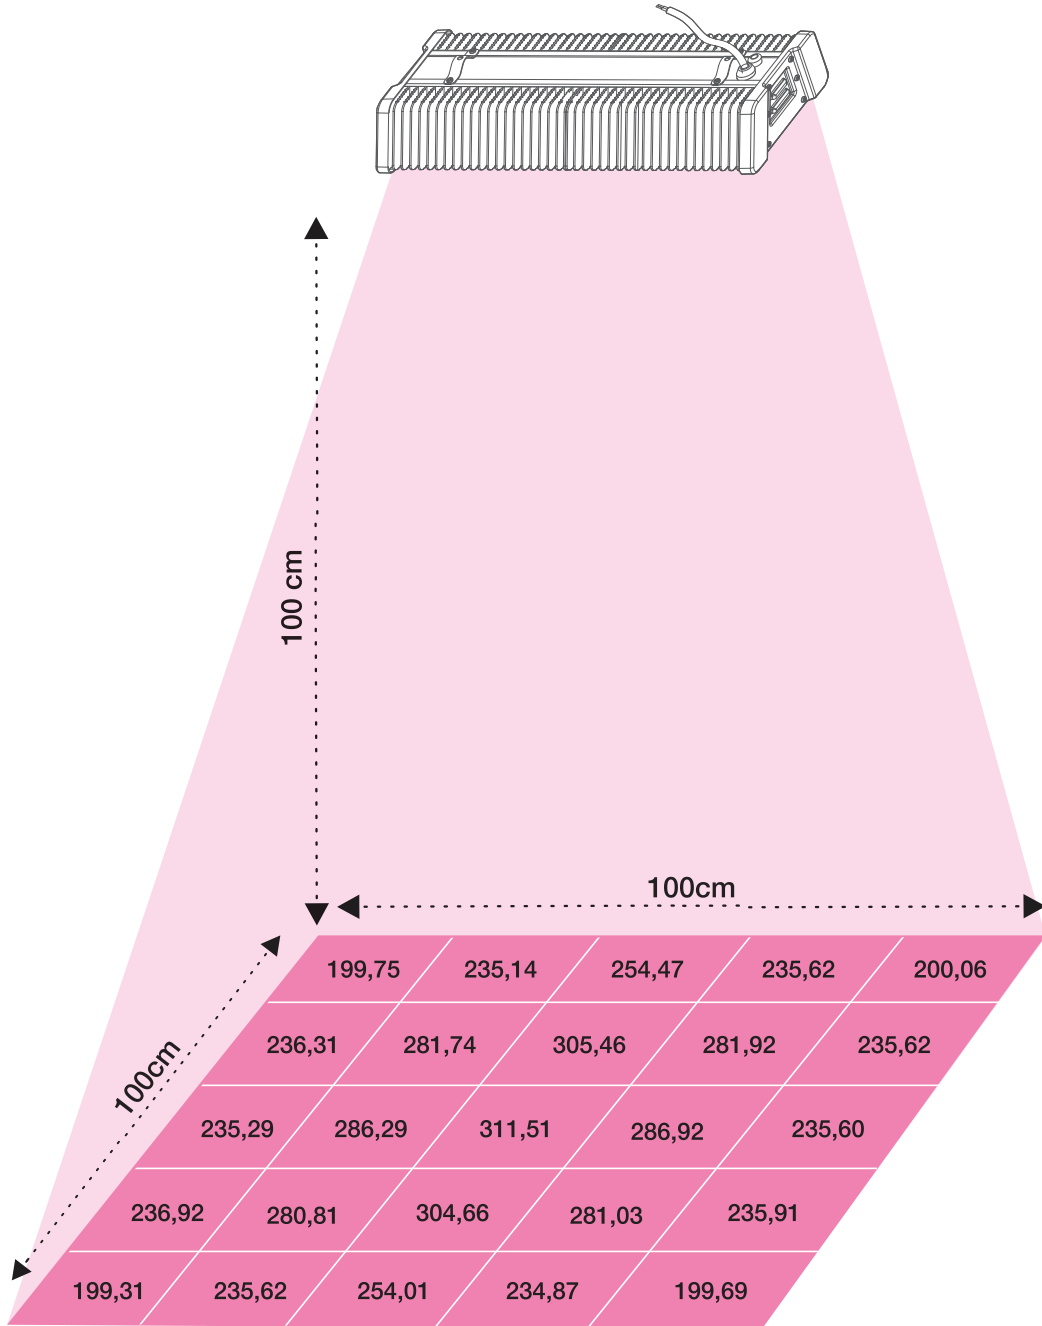

GS Sunray 300 / Growspec tent with white padding 1680D / Height: 25cm  
 [ All measurements are given in  $\mu\text{mol}/\text{m}^2/\text{s}$  ]

GS Sunray 300 / Growspec tent with white padding 1680D / Height: 50cm  
 [ All measurements are given in  $\mu\text{mol}/\text{m}^2/\text{s}$  ]

GS Sunray 300 / Growspec tent with white padding 1680D / Height: 75cm  
 [ All measurements are given in  $\mu\text{mol}/\text{m}^2/\text{s}$  ]

GS Sunray 300 / Growspec tent with white padding 1680D / Height: 100cm  
 [ All measurements are given in  $\mu\text{mol}/\text{m}^2/\text{s}$  ]