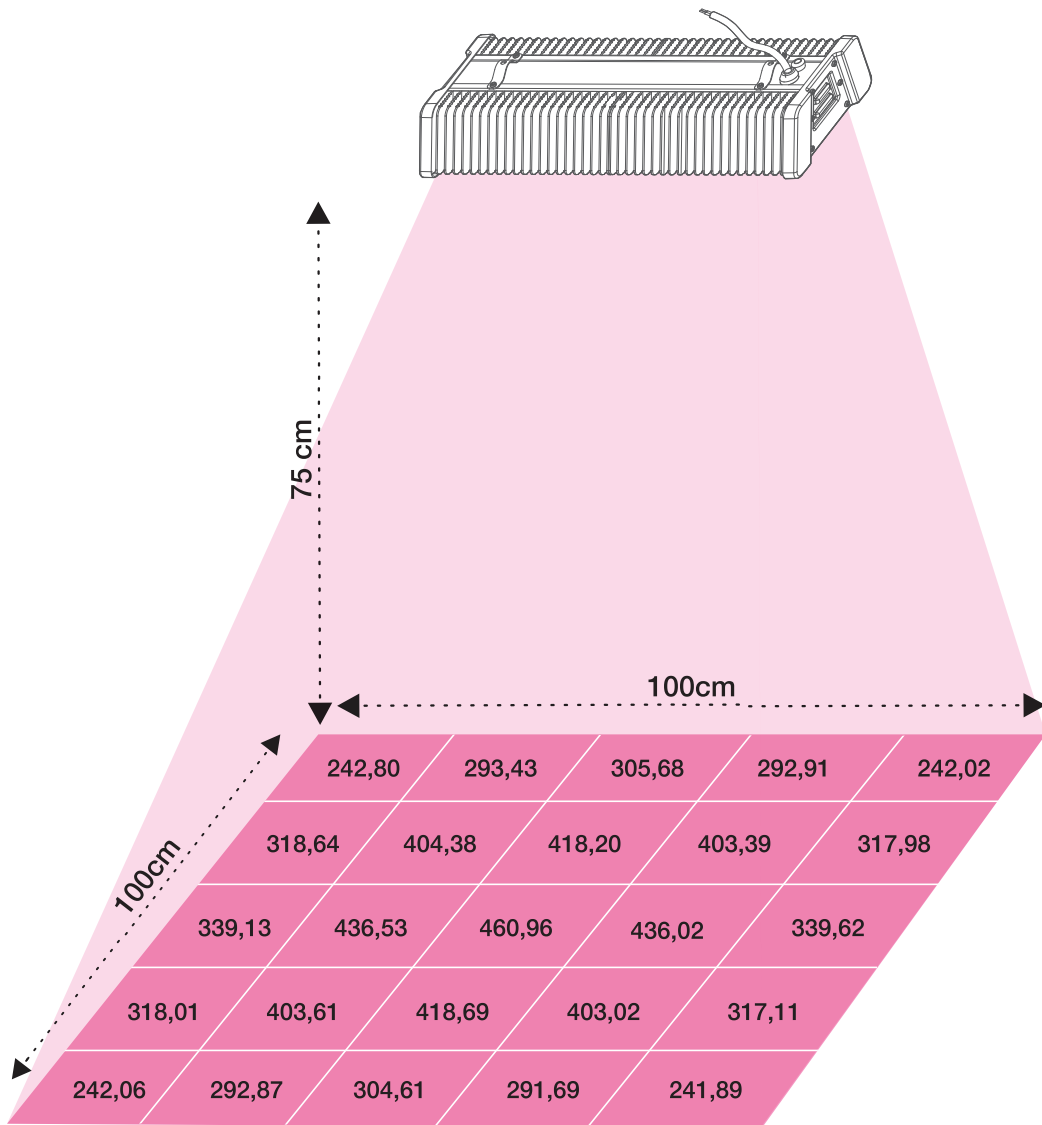

GS Sunray 300 / Growspec tent with white padding 1680D / Height: 25cm  
 [ All measurements are given in  $\mu\text{mol}/\text{m}^2/\text{s}$  ]

GS Sunray 300 / Growspec tent with white padding 1680D / Height: 50cm  
 [ All measurements are given in  $\mu\text{mol}/\text{m}^2/\text{s}$  ]

GS Sunray 300 / Growspec tent with white padding 1680D / Height: 75cm  
 [ All measurements are given in  $\mu\text{mol}/\text{m}^2/\text{s}$  ]

GS Sunray 300 / Growspec tent with white padding 1680D / Height: 100cm  
 [ All measurements are given in  $\mu\text{mol}/\text{m}^2/\text{s}$  ]