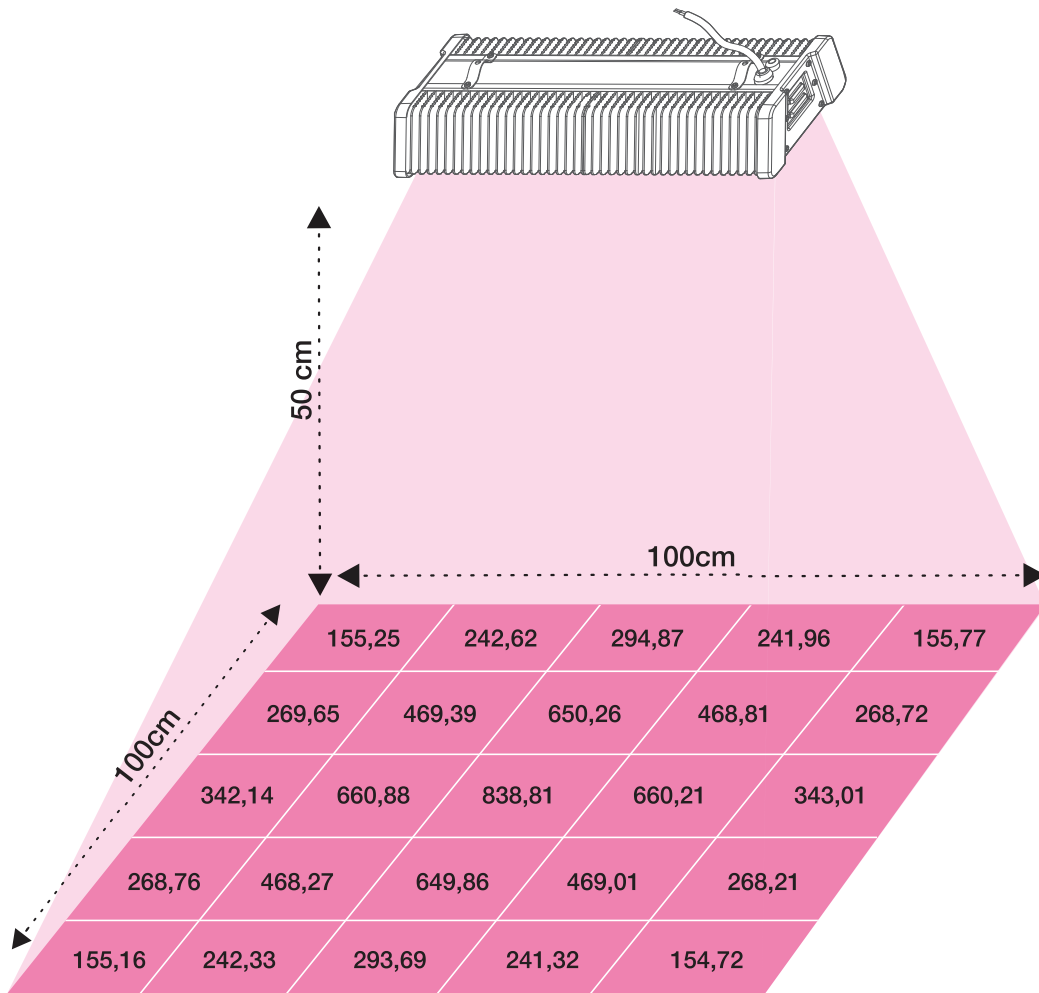

GS Sunray 300 / Growspec tent with white padding 1680D / Height: 25cm  
 [ All measurements are given in  $\mu\text{mol}/\text{m}^2/\text{s}$  ]

GS Sunray 300 / Growspec tent with white padding 1680D / Height: 50cm  
 [ All measurements are given in  $\mu\text{mol}/\text{m}^2/\text{s}$  ]

GS Sunray 300 / Growspec tent with white padding 1680D / Height: 75cm  
 [ All measurements are given in  $\mu\text{mol}/\text{m}^2/\text{s}$  ]

GS Sunray 300 / Growspec tent with white padding 1680D / Height: 100cm  
 [ All measurements are given in  $\mu\text{mol}/\text{m}^2/\text{s}$  ]